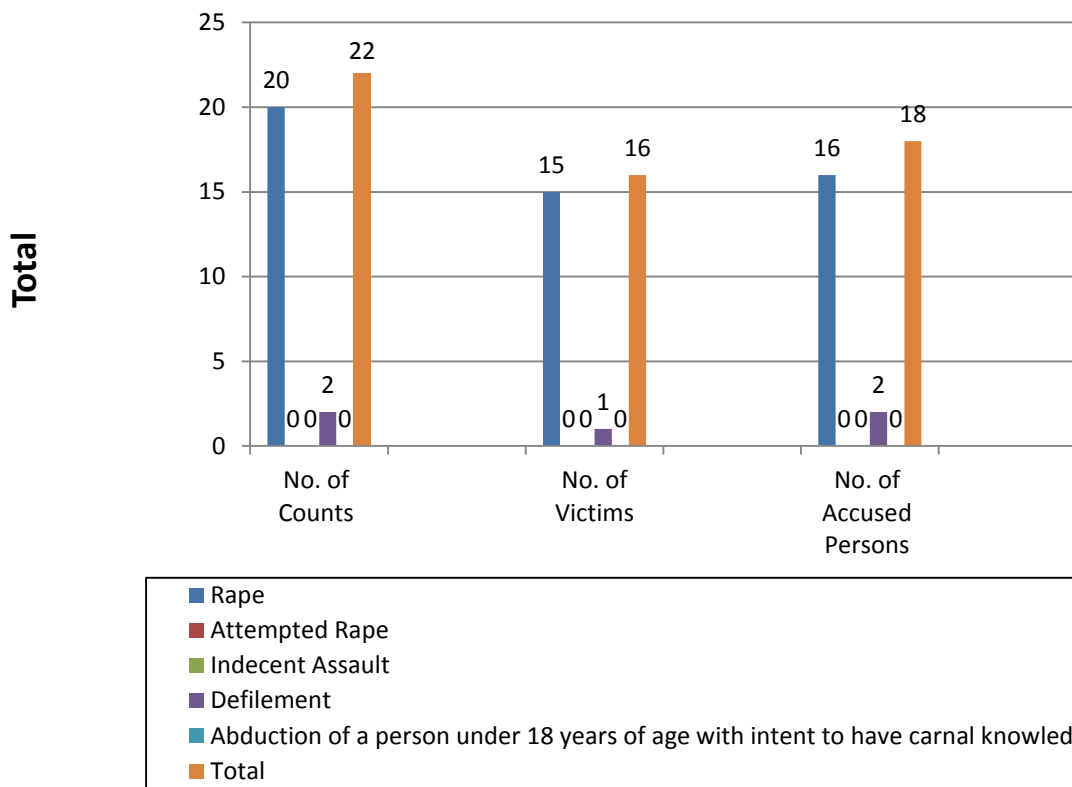

ODPP Rape and Sexual Offences Statistics July 2015

	Rape	Attempted Rape	Indecent Assault	Defilement	Abduction of a person under 18 years of age with intent to have carnal knowledge	Total
No. of Counts	20	0	0	2	0	22
Total No. of Victims	15	0	0	1	0	16
No. of Victims under 18 years	8	0	0	1	0	9
Total No. of Accused Persons	16	0	0	2	0	18
No. of Accused Persons under 18 years	0	0	0	0	0	0
No. of <i>Nolle Prosequi</i> filed	3	0	0	0	0	3
No. of counts involving people in domestic relationships	1	0	0	0	0	1
No. of False Complaints	2	0	0	0	0	2

Source: ODPP Fiji

ODPP Rape and Sexual Offences Statistics - July 2015

Source: ODPP FIJI

Date: 4 August 2015

--Ends--